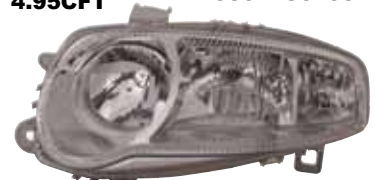

H1/H1/W5W

MANUAL/ELEC

667-1401
SIDE LAMP

PCS CFT

W5W

TBA

667-1110-RD-LD-EM

HEAD LAMP
RD:
R MHL829
L 468261950
4PCS 4.95CFT
LD:
R LPG281
L LPG282
L 710301186203